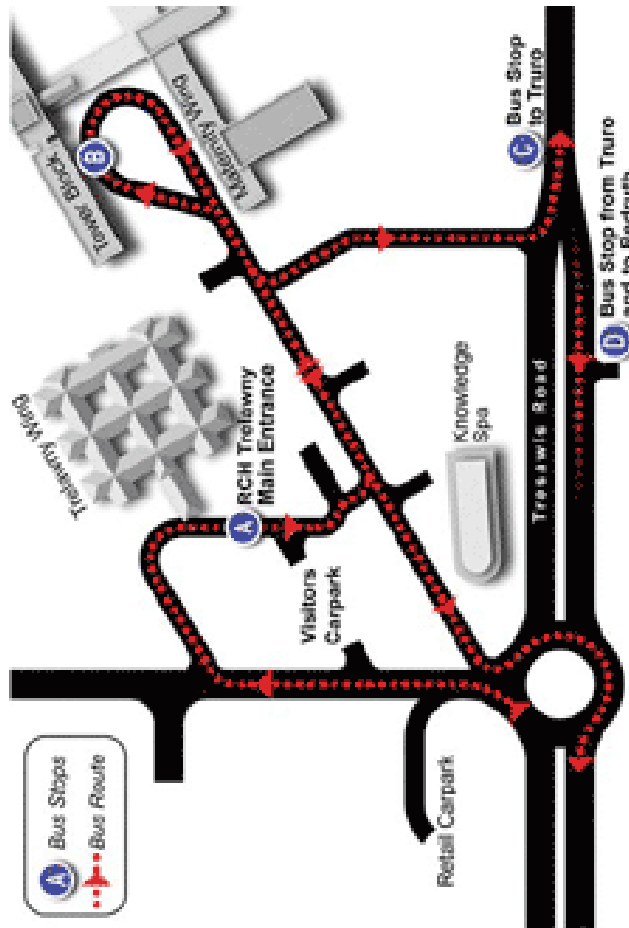

For up to date information

www.travelinesw.com

Got a smart phone? Then apps are available

Train travel

www.nationalrail.co.uk 08457 48 49 50

www.gwr.com

Bus Travel

www.firstgroup.com 0845 6001420

Other transport resources

TAPs

01872 22 33 88

Co-ordinate volunteer care drivers who provide transport for patients attending doctors or hospital appointments.

Their charge is calculated on the round trip from the drivers home. The driver will wait at the hospital whilst you complete your appointment.

Patient Transport:

for appointments with Royal Cornwall Hospitals Trust:

RGHT Patient Transport Office 01872 25 22 11

See our other useful leaflets:

- Getting to your appointment
- Penzance Hospitals by public transport
- Loads of useful numbers

If you would like to receive this leaflet in a different format please contact us.

Company no. 8321886
Registered Charity no. 1152039

healthwatch
Isles of Scilly

Unit 1, Gleaner House, Buzza Street
Porthcressa
St Marys
Isles of Scilly
TR21 OHW

Telephone: 01720 423037

Email: contact@healthwatchislesofscilly.co.uk

Royal Cornwall Hospital **TRELISKE** by **Public Transport**

healthwatch
Isles of Scilly

Updated March 2018